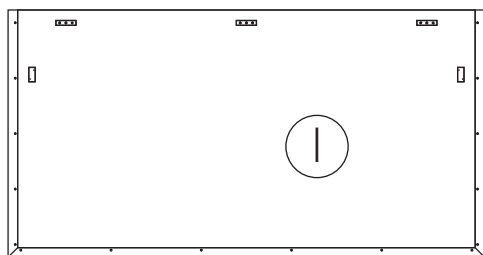

x1

x1 kg 34

152,5x107,5x14,5cm

FASTENERS

M6 * 50 (4 pcs)

M6 * 40 (4 pcs)

M4 * 50 (18 pcs)

M3 * 16 (11 pcs)

M3 * 12 (8 pcs)

WOOD PIECES

Assembly Instructions

1

M6 * 50 (4 pcs)

2

M6 * 40 (4 pcs)

3