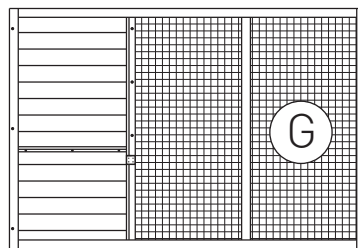

x1

x1 kg 34

152,5x107,5x14,5cm

FASTENERS

M6 * 50 (4 pcs)

M6 * 40 (4 pcs)

M4 * 50 (18 pcs)

M3 * 16 (11 pcs)

M3 * 12 (8 pcs)

WOOD PIECES

Assembly Instructions

1

M6 * 50 (4 pcs)

2

M6 * 40 (4 pcs)

3