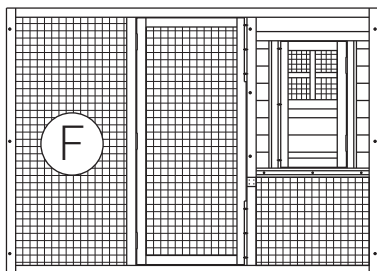

x1

x1 kg 34

152,5x107,5x14,5cm

FASTENERS

M6 * 50 (4 pcs)

M6 * 40 (4 pcs)

M4 * 50 (18 pcs)

M3 * 16 (11 pcs)

M3 * 12 (8 pcs)

WOOD PIECES

Assembly Instructions

1

M6 * 50 (4 pcs)

2

M6 * 40 (4 pcs)

3